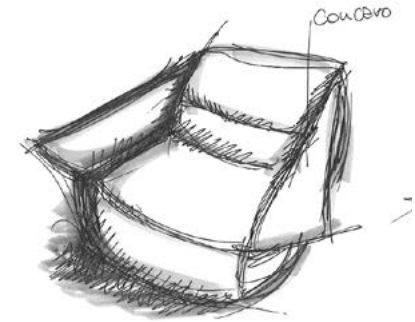

GRACE

Chateau d'Axe®

GRACE

38A3

COVERING: leather and fabric; not removable cover
 FRAME CONSTRUCTION: hardwood load bearing rails,
 high density particle board, glued, screwed and stapled
 BACK CUSHIONS: polyurethane foam and resin material
 SEAT INTERIORS: polyurethane foam resin material
 BACK SUSPENSIONS: webbings (elastic belts)
 SEAT SUSPENSIONS: webbings (elastic belts)
 SEAT: plastic feet H4cm
 OTHER INFORMATION: swivel armchair

78 cm
30,70 inches

112 cm
44,09 inches

CA

108x101 cm
42,51x39,76 inches

CK

112x101 cm
42,51x39,76 inches

C4

107 cm
44,09 inches

C3

107 cm
42,12 inches

LT

100 cm
39,37 inches

L2

124 cm
48,81 inches

L3

124 cm
48,81 inches

Z7

78 cm 148 cm
30,70 inches 58,26 inches

All dimensions are approximate and for guidance only

Chateau d'Ax®