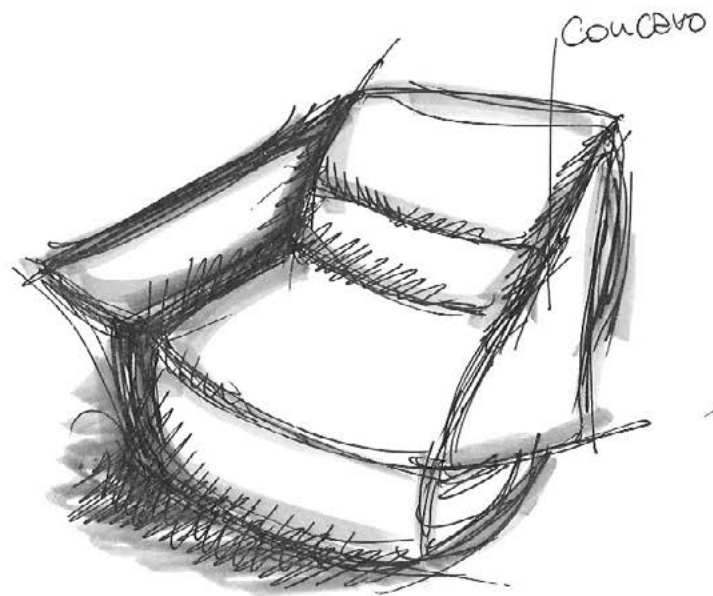

GRACE

Chateau d'Axe®

GRACE

38A3

COVERING: leather and fabric; not removable cover
 FRAME CONSTRUCTION: hardwood load bearing rails,
 high density particle board, glued, screwed and stapled
 BACK CUSHIONS: polyurethane foam and resin material
 SEAT INTERIORS: polyurethane foam resin material
 BACK SUSPENSIONS: webbings (elastic belts)
 SEAT SUSPENSIONS: webbings (elastic belts)
 SEAT: plastic feet H4cm
 OTHER INFORMATION: swivel armchair

78 cm
30,70 inches

112 cm
44,09 inches

CA

108x101 cm
42,51x39,76 inches

CK

112x101 cm
42,51x39,76 inches

C4

107 cm
44,09 inches

C3

107 cm
42,12 inches

LT

100 cm
39,37 inches

L2

124 cm
48,81 inches

L3

124 cm
48,81 inches

Z7

78 cm 148 cm
30,70 inches 58,26 inches

All dimensions are approximate and for guidance only

Chateau d'Ax®