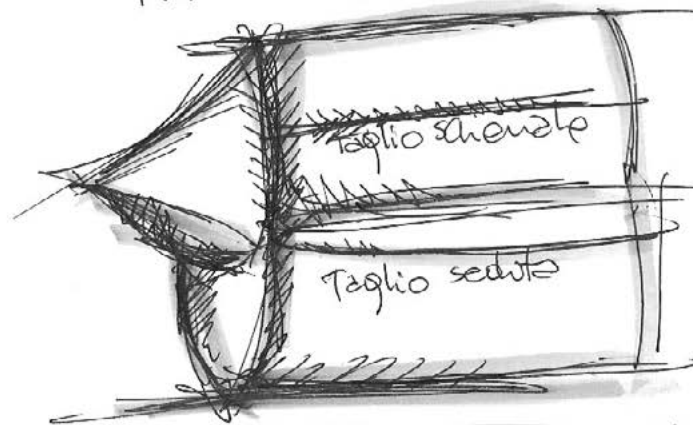

GRACE

Chateau d'Axe®

GRACE

38A3

COVERING: leather and fabric; not removable cover
 FRAME CONSTRUCTION: hardwood load bearing rails,
 high density particle board, glued, screwed and stapled
 BACK CUSHIONS: polyurethane foam and resin material
 SEAT INTERIORS: polyurethane foam resin material
 BACK SUSPENSIONS: webbings (elastic belts)
 SEAT SUSPENSIONS: webbings (elastic belts)
 SEAT: plastic feet H4cm
 OTHER INFORMATION: swivel armchair

78 cm
30,70 inches

112 cm
44,09 inches

CA

108x101 cm
42,51x39,76 inches

CK

112x101 cm
42,51x39,76 inches

C4

107 cm
44,09 inches

C3

107 cm
42,12 inches

LT

100 cm
39,37 inches

L2

124 cm
48,81 inches

L3

124 cm
48,81 inches

Z7

78 cm 148 cm
30,70 inches 58,26 inches

All dimensions are approximate and for guidance only

Chateau d'Ax®